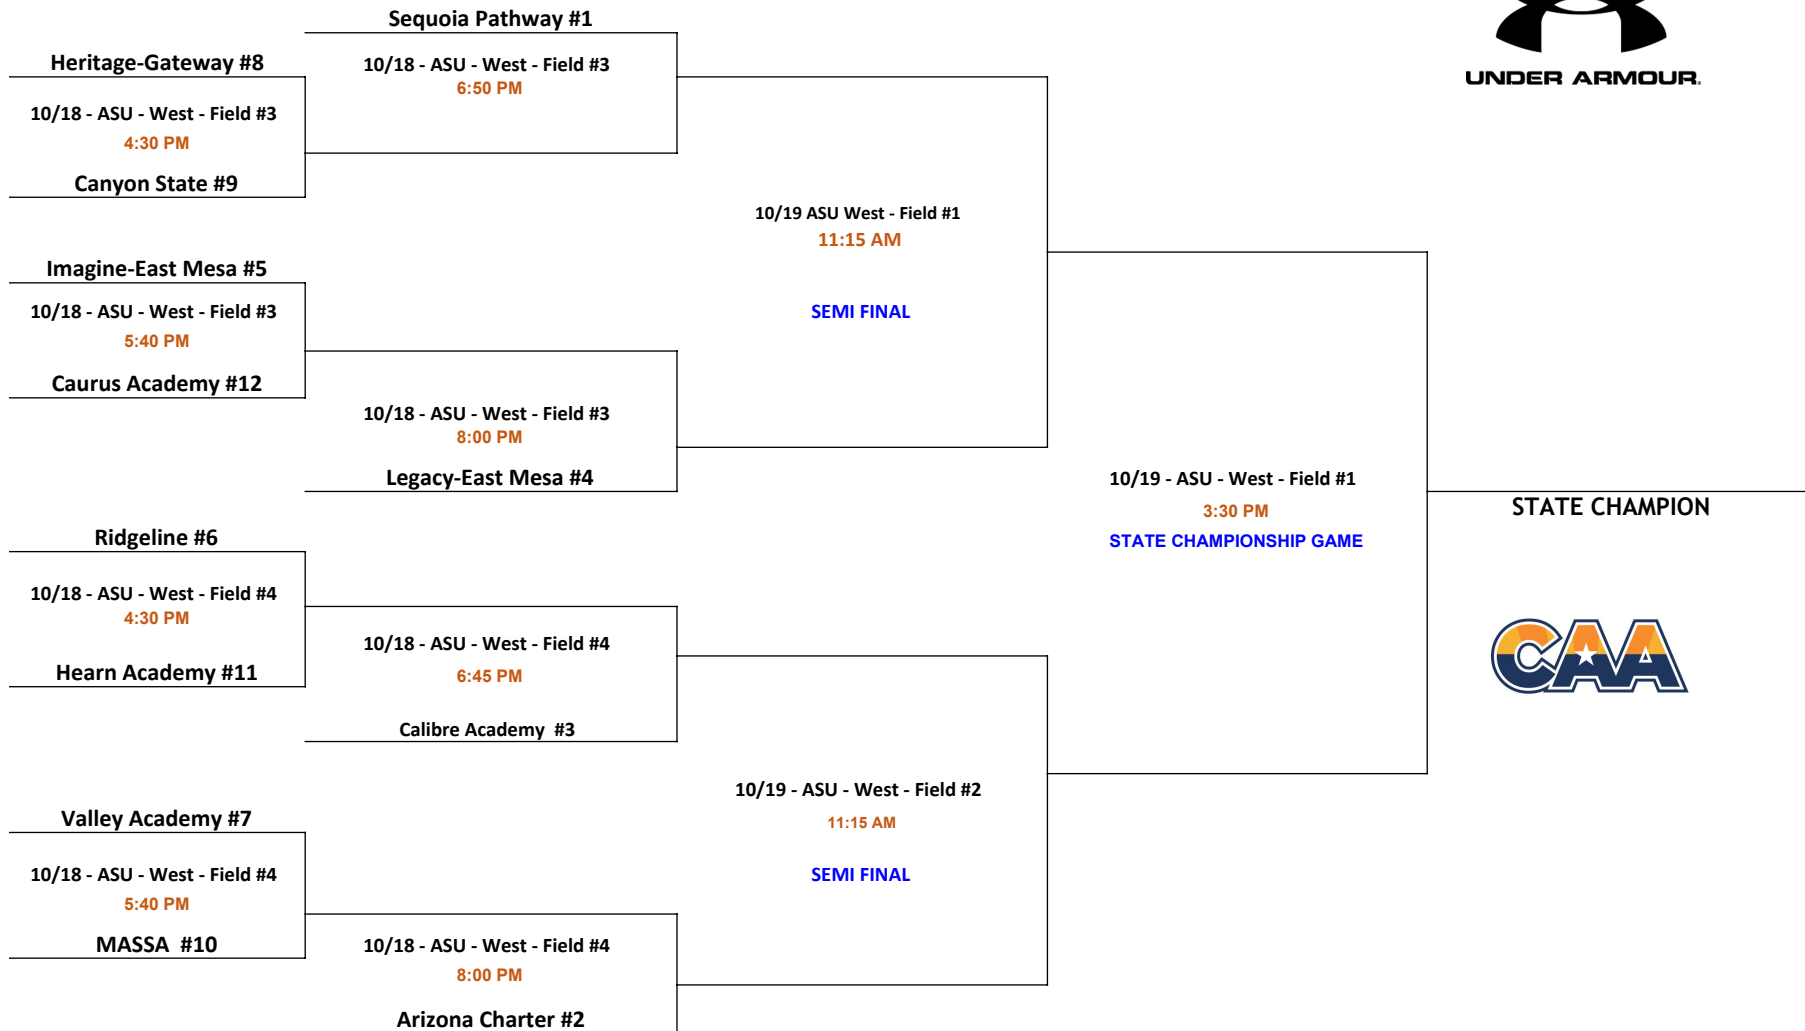

CAA JH Flag Football - Division 2 State Tournament Bracket

FIELD LOCATION

Arizona State University - West Campus (Competitive Fields)
 4701 W Thunderbird Rd, Glendale, AZ 85306

*South side of school